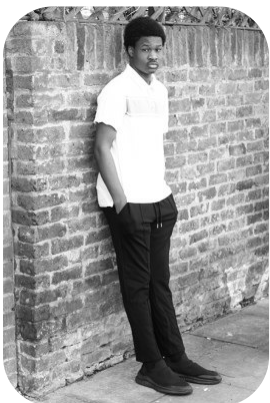

Khaiyan Cuff Ducreay

Age: 11-15	Height: 5ft9inch	Eye Colour: Brown	Accent: London
Gender: M	Weight: 78kg	Waist: 33	Bust: 35
Location: London	Shoe Size: 13.5	Hips: 42	
Drives: No	Hair Color: Black		

Talents
TEEN MODELS, EXTRAS