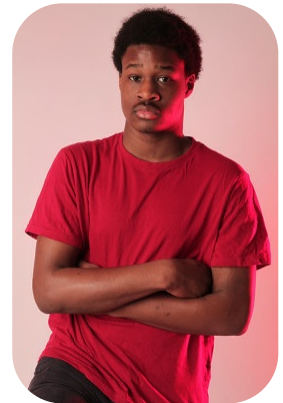

Khaiyan Cuff Ducreay

Age: 11-15	Height: 5ft9inch	Eye Colour: Brown	Accent: London
Gender: M	Weight: 78kg	Waist: 33	Bust: 35
Location: London	Shoe Size: 13.5	Hips: 42	
Drives: No	Hair Color: Black		

Talents
TEEN MODELS, EXTRAS